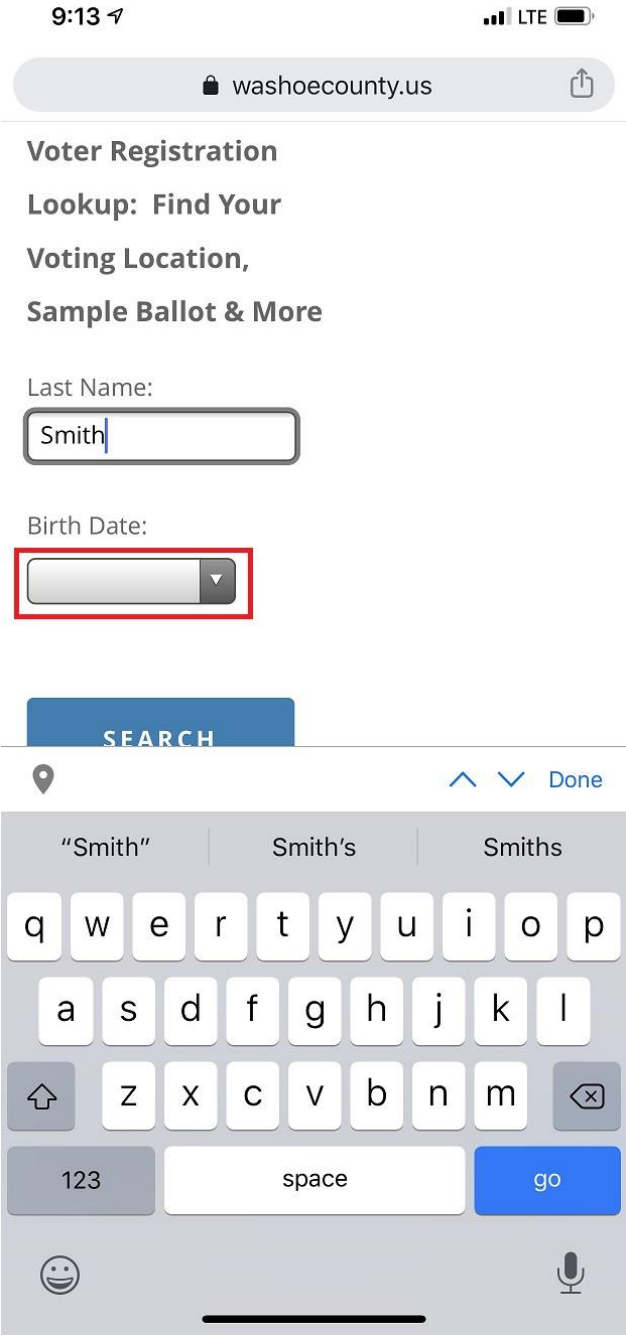

3. Type in your Last Name using the keyboard. Example: If your last name is “Smith”, type in “Smith”.

The image shows a mobile browser interface for the website washoecounty.us. The page title is "Voter Registration" and the main heading is "Lookup: Find Your Voting Location, Sample Ballot & More". There are two input fields: "Last Name:" and "Birth Date:". The "Last Name:" field contains the text "Smith" and is highlighted with a red rectangular border. Below the "Last Name:" field is a blue "SEARCH" button. A keyboard overlay is visible at the bottom of the screen, also highlighted with a red rectangular border. The keyboard shows the text "Smith" in the search bar, with suggestions for "Smith's" and "Smiths". The keyboard keys are arranged in a standard QWERTY layout, with a "go" button on the right side.

9:13 📶 LTE 🔋

washoecounty.us

Voter Registration

Lookup: Find Your Voting Location, Sample Ballot & More

Last Name:

Birth Date:

SEARCH

📍 ^ v Done

"Smith" | Smith's | Smiths

q w e r t y u i o p

a s d f g h j k l

⬆️ z x c v b n m ⬆️

123 space go

😊 🎤

4. Tap the Birth Date drop down menu.

5. In each field, tap and scroll through the appropriate month, day, and year of your birth date. Example: If your birth date is October 3rd, 1980, scroll to the month of October in the month field, 3rd in the day field, and 1980 in the year field.

9:15 LTE

washoecounty.us

VOTER REGISTRATION

Voter Registration

Lookup: Find Your Voting Location, Sample Ballot & More

Last Name:

Smith

Birth Date: