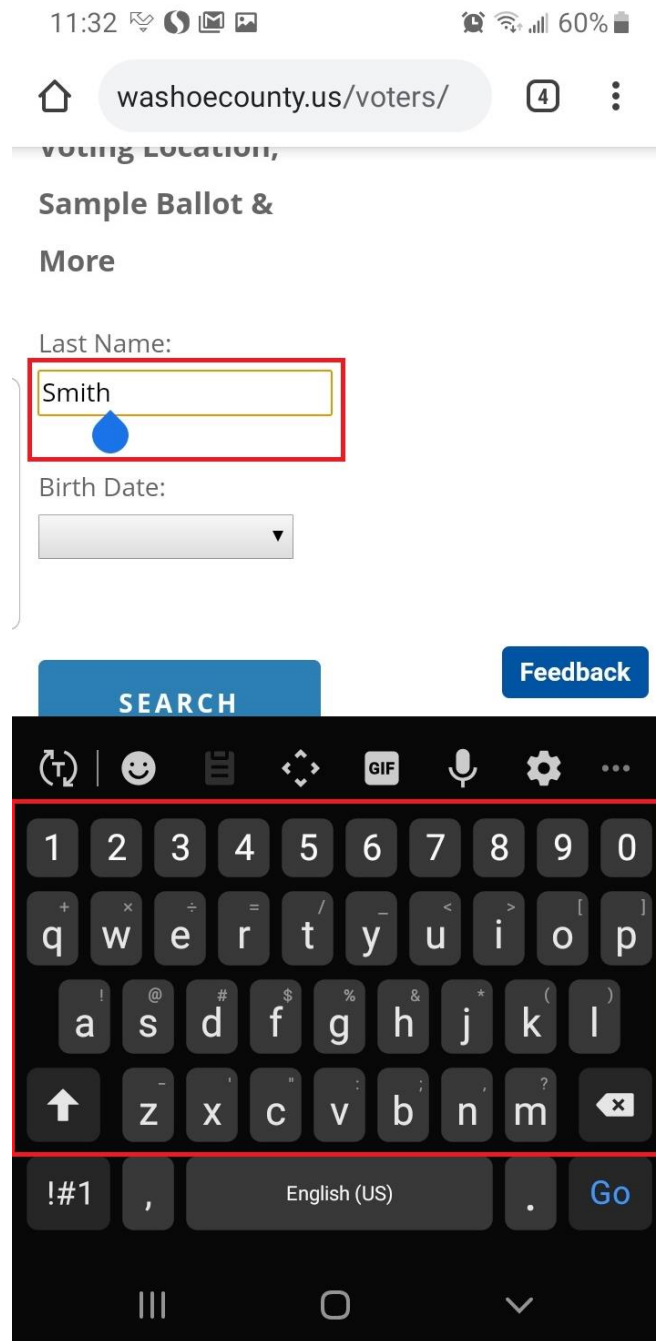

How To: Search for Voter Registration via Android

1. From your Android, scroll down to the Voter Registration Page

2. Tap on the Last Name text field

11:32 61%

washoecounty.us/voters/

Other	19,107
Total	277,020

Registration Statistics Last Updated 9/26/2019

VOTER REGISTRATION

Voter Registration
Lookup: Find Your
Voting Location,
Sample Ballot &
More

Last Name:

Birth Date:

SEARCH

Feedback

3. Type in your Last Name using the keyboard. Example: If your last name is “Smith”, type in “Smith”.

4. Tap the Birth Date drop down menu.

5. Tap the Year field in the upper left-hand corner of the calendar.

Young Location,

Sample Ballot &

Mo

Las

Sm

Bir