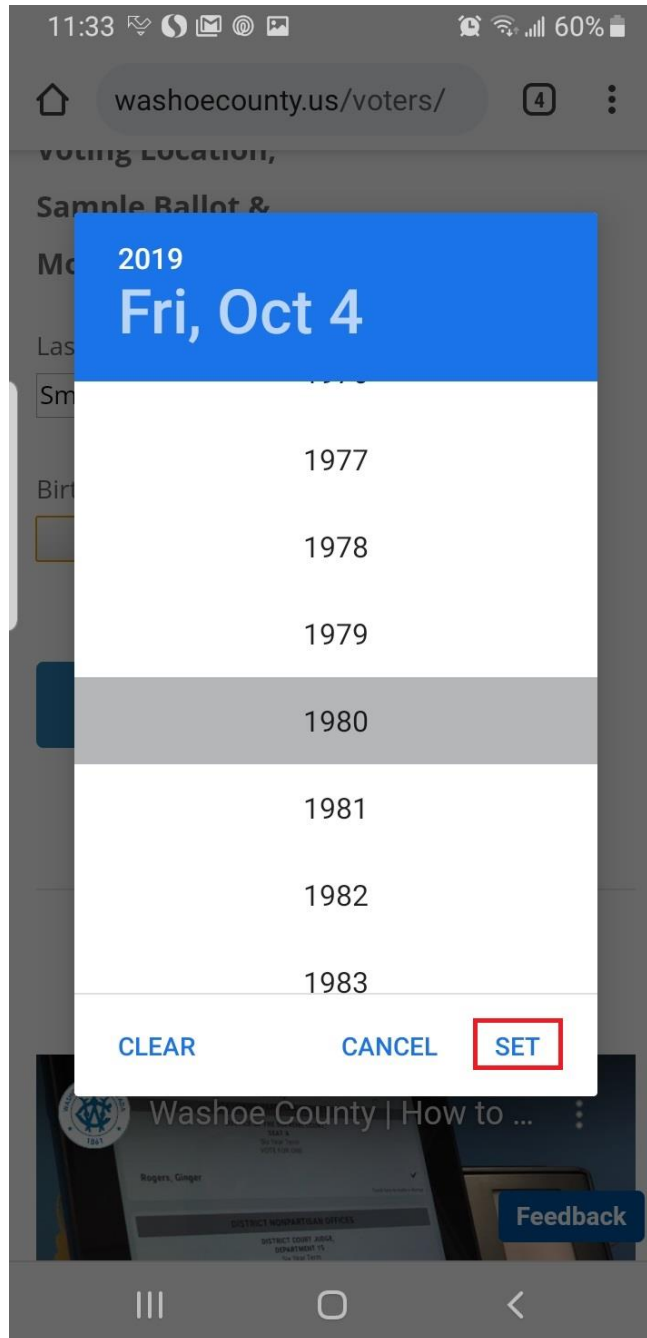

4. Tap the Birth Date drop down menu.

5. Tap the Year field in the upper left-hand corner of the calendar.

Young Location,

Sample Ballot &

Mo

Las

Sm

Bir

Rogers, Ginger

WASHOE COUNTY OFFICE

WASHOE COUNTY OFFICE

WASHOE COUNTY OFFICE

Feedback

6. Select your birth year by scrolling down to the appropriate year.
Example: If you were born in the year “1980”, scroll down until you find “1980” to select the year.

7. Tap Set

8. Select the month by tapping on either the left or right arrows. Select the day by tapping on the appropriate date below the month.
Example: If your birth month and day is October 3rd, set the month to October (year will remain the same since it has been set) then tap on the “3” to set it as October 3rd.