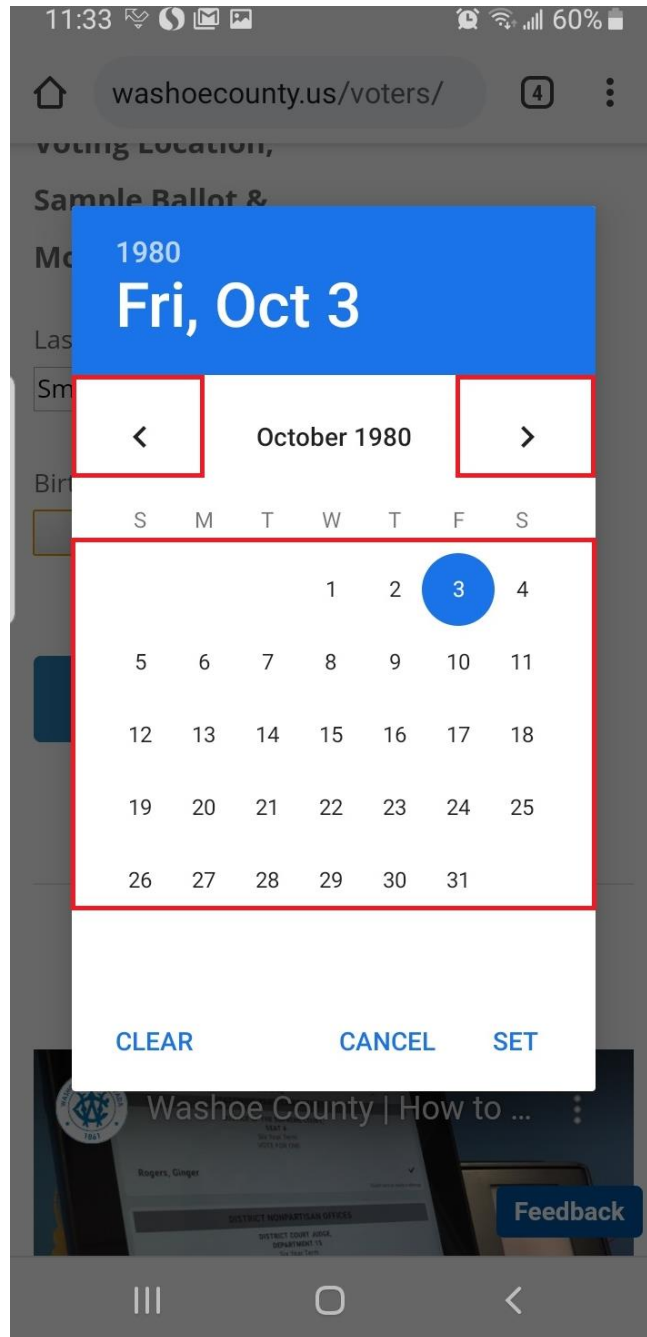

4. Tap the Birth Date drop down menu.

5. Tap the Year field in the upper left-hand corner of the calendar.

Young Location,

Sample Ballot &

Mo

Las

Sm

Bir

Rogers, Ginger

WASHOE COUNTY OFFICE

WASHOE COUNTY OFFICE

WASHOE COUNTY OFFICE

Feedback

6. Select your birth year by scrolling down to the appropriate year.
Example: If you were born in the year “1980”, scroll down until you find “1980” to select the year.

7. Tap Set

8. Select the month by tapping on either the left or right arrows. Select the day by tapping on the appropriate date below the month.
Example: If your birth month and day is October 3rd, set the month to October (year will remain the same since it has been set) then tap on the “3” to set it as October 3rd.

9. Tap Set

10. Tap Search. Your information will come up in the next page.

11:33     60% 

 washoecounty.us/voters/  

Voting Location,

Sample Ballot & More

Last Name:

Birth Date: