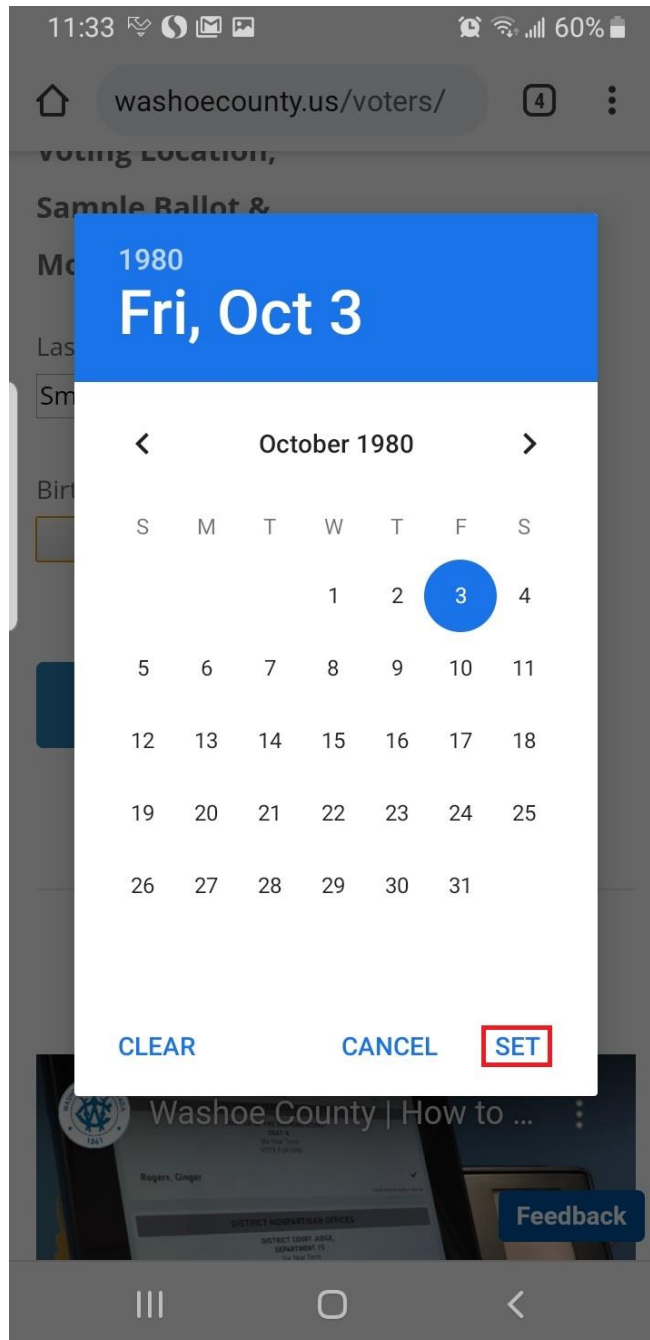

4. Tap the Birth Date drop down menu.

5. Tap the Year field in the upper left-hand corner of the calendar.

Young Location,

Sample Ballot &

Mo

Las

Sm

Bir

Rogers, Ginger

WASHOE COUNTY OFFICE

WASHOE COUNTY OFFICE

WASHOE COUNTY OFFICE

Feedback

6. Select your birth year by scrolling down to the appropriate year.
Example: If you were born in the year “1980”, scroll down until you find “1980” to select the year.

7. Tap Set

8. Select the month by tapping on either the left or right arrows. Select the day by tapping on the appropriate date below the month.
Example: If your birth month and day is October 3rd, set the month to October (year will remain the same since it has been set) then tap on the “3” to set it as October 3rd.

9. Tap Set

10. Tap Search. Your information will come up in the next page.

11:33     60% 

 washoecounty.us/voters/  

Voting Location,

Sample Ballot & More

Last Name:

Birth Date: