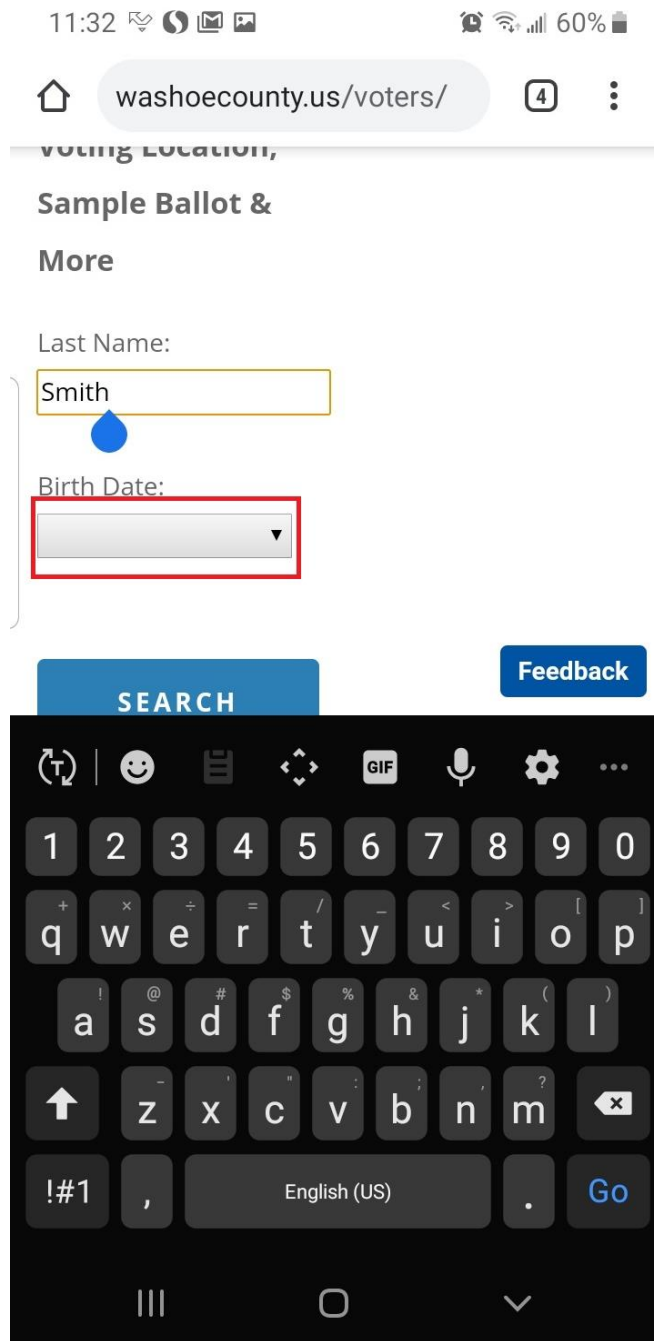

How To: Search for Voter Registration via Android

1. From your Android, scroll down to the Voter Registration Page

2. Tap on the Last Name text field

11:32 61%

washoecounty.us/voters/

Other	19,107
Total	277,020

Registration Statistics Last Updated 9/26/2019

VOTER REGISTRATION

Voter Registration
Lookup: Find Your
Voting Location,
Sample Ballot &
More

Last Name:

Birth Date:

SEARCH

Feedback

3. Type in your Last Name using the keyboard. Example: If your last name is “Smith”, type in “Smith”.

4. Tap the Birth Date drop down menu.

5. Tap the Year field in the upper left-hand corner of the calendar.

Young Location,

Sample Ballot &

Mo

Las

Sm

Bir