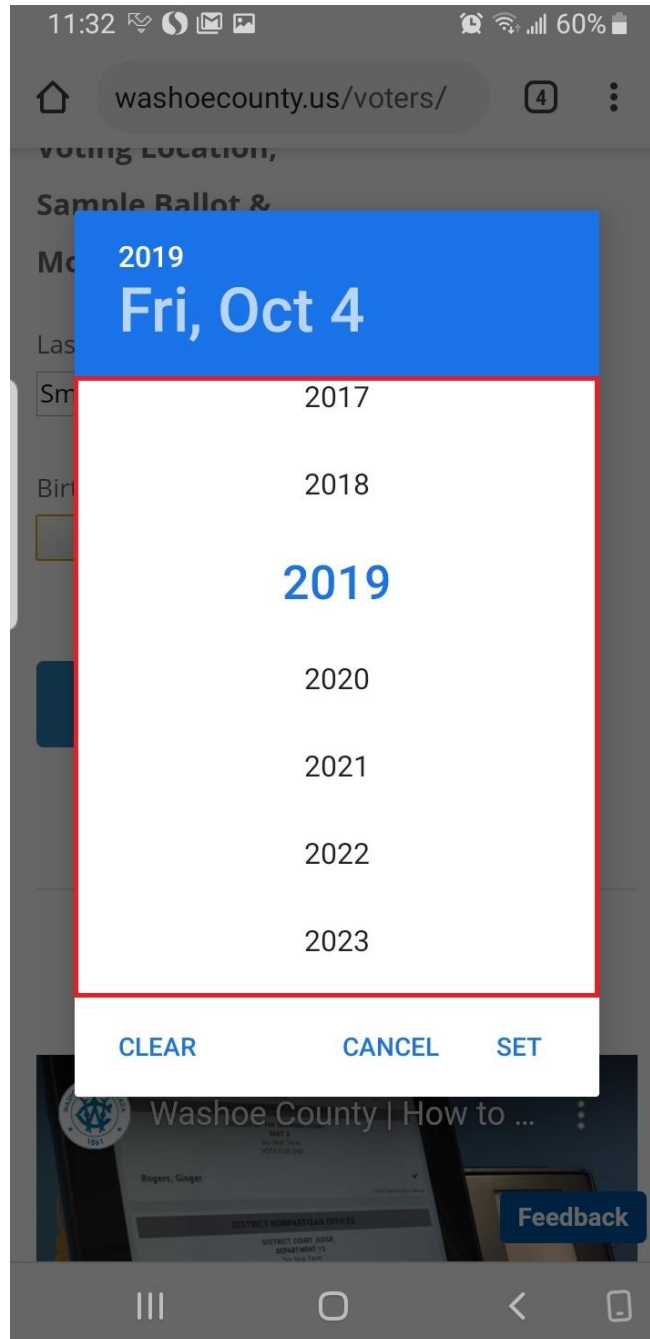

4. Tap the Birth Date drop down menu.

5. Tap the Year field in the upper left-hand corner of the calendar.

Young Location,

Sample Ballot &

Mo

Las

Sm

Bir

Rogers, Ginger

WASHOE COUNTY OFFICE

WASHOE COUNTY OFFICE

WASHOE COUNTY OFFICE

Feedback

6. Select your birth year by scrolling down to the appropriate year.
Example: If you were born in the year “1980”, scroll down until you find “1980” to select the year.

7. Tap Set

8. Select the month by tapping on either the left or right arrows. Select the day by tapping on the appropriate date below the month.
Example: If your birth month and day is October 3rd, set the month to October (year will remain the same since it has been set) then tap on the “3” to set it as October 3rd.