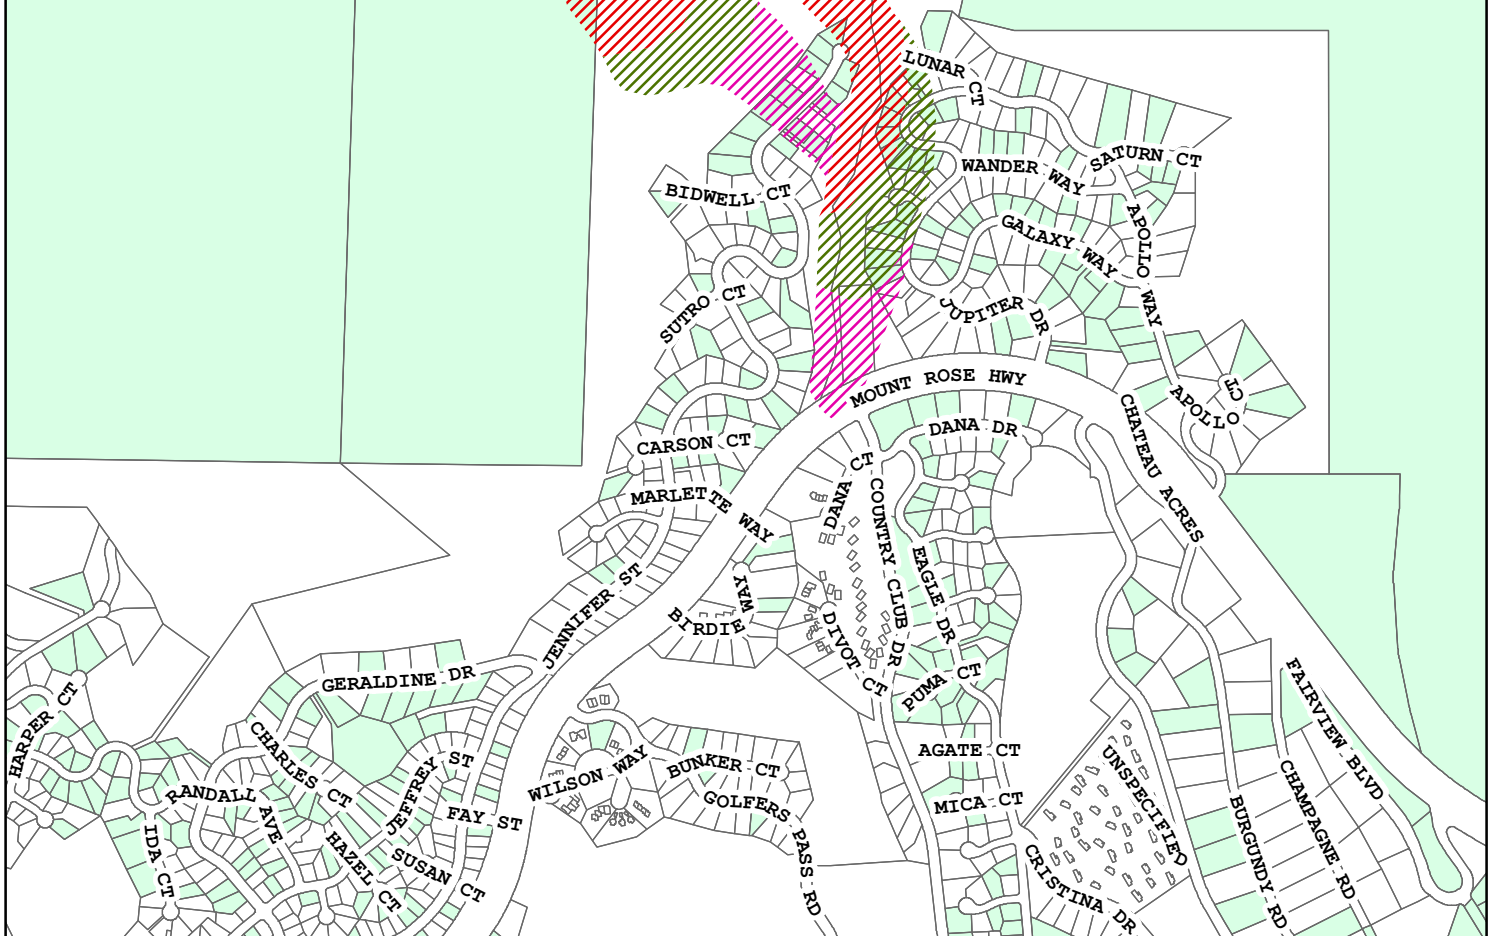

Third Creek Area

Avalanch Zone

Frequency

- High (Red diagonal lines)
- Moderate (Green diagonal lines)
- Low (Pink diagonal lines)
- Potential (Yellow diagonal lines)

Federal Land

Agency

- Bureau of Land Management (Orange)
- Bureau of Reclamation (Blue)
- Fish and Wildlife Service (Grey)
- United States Forest Service (Light Green)
- United States of America (Yellow)

UNSPECIFIED

Crystal Bay

LAKE TAHOE

Avalanch Zone

Frequency

- High
- Moderate
- Low
- Potential

Federal Land

Agency