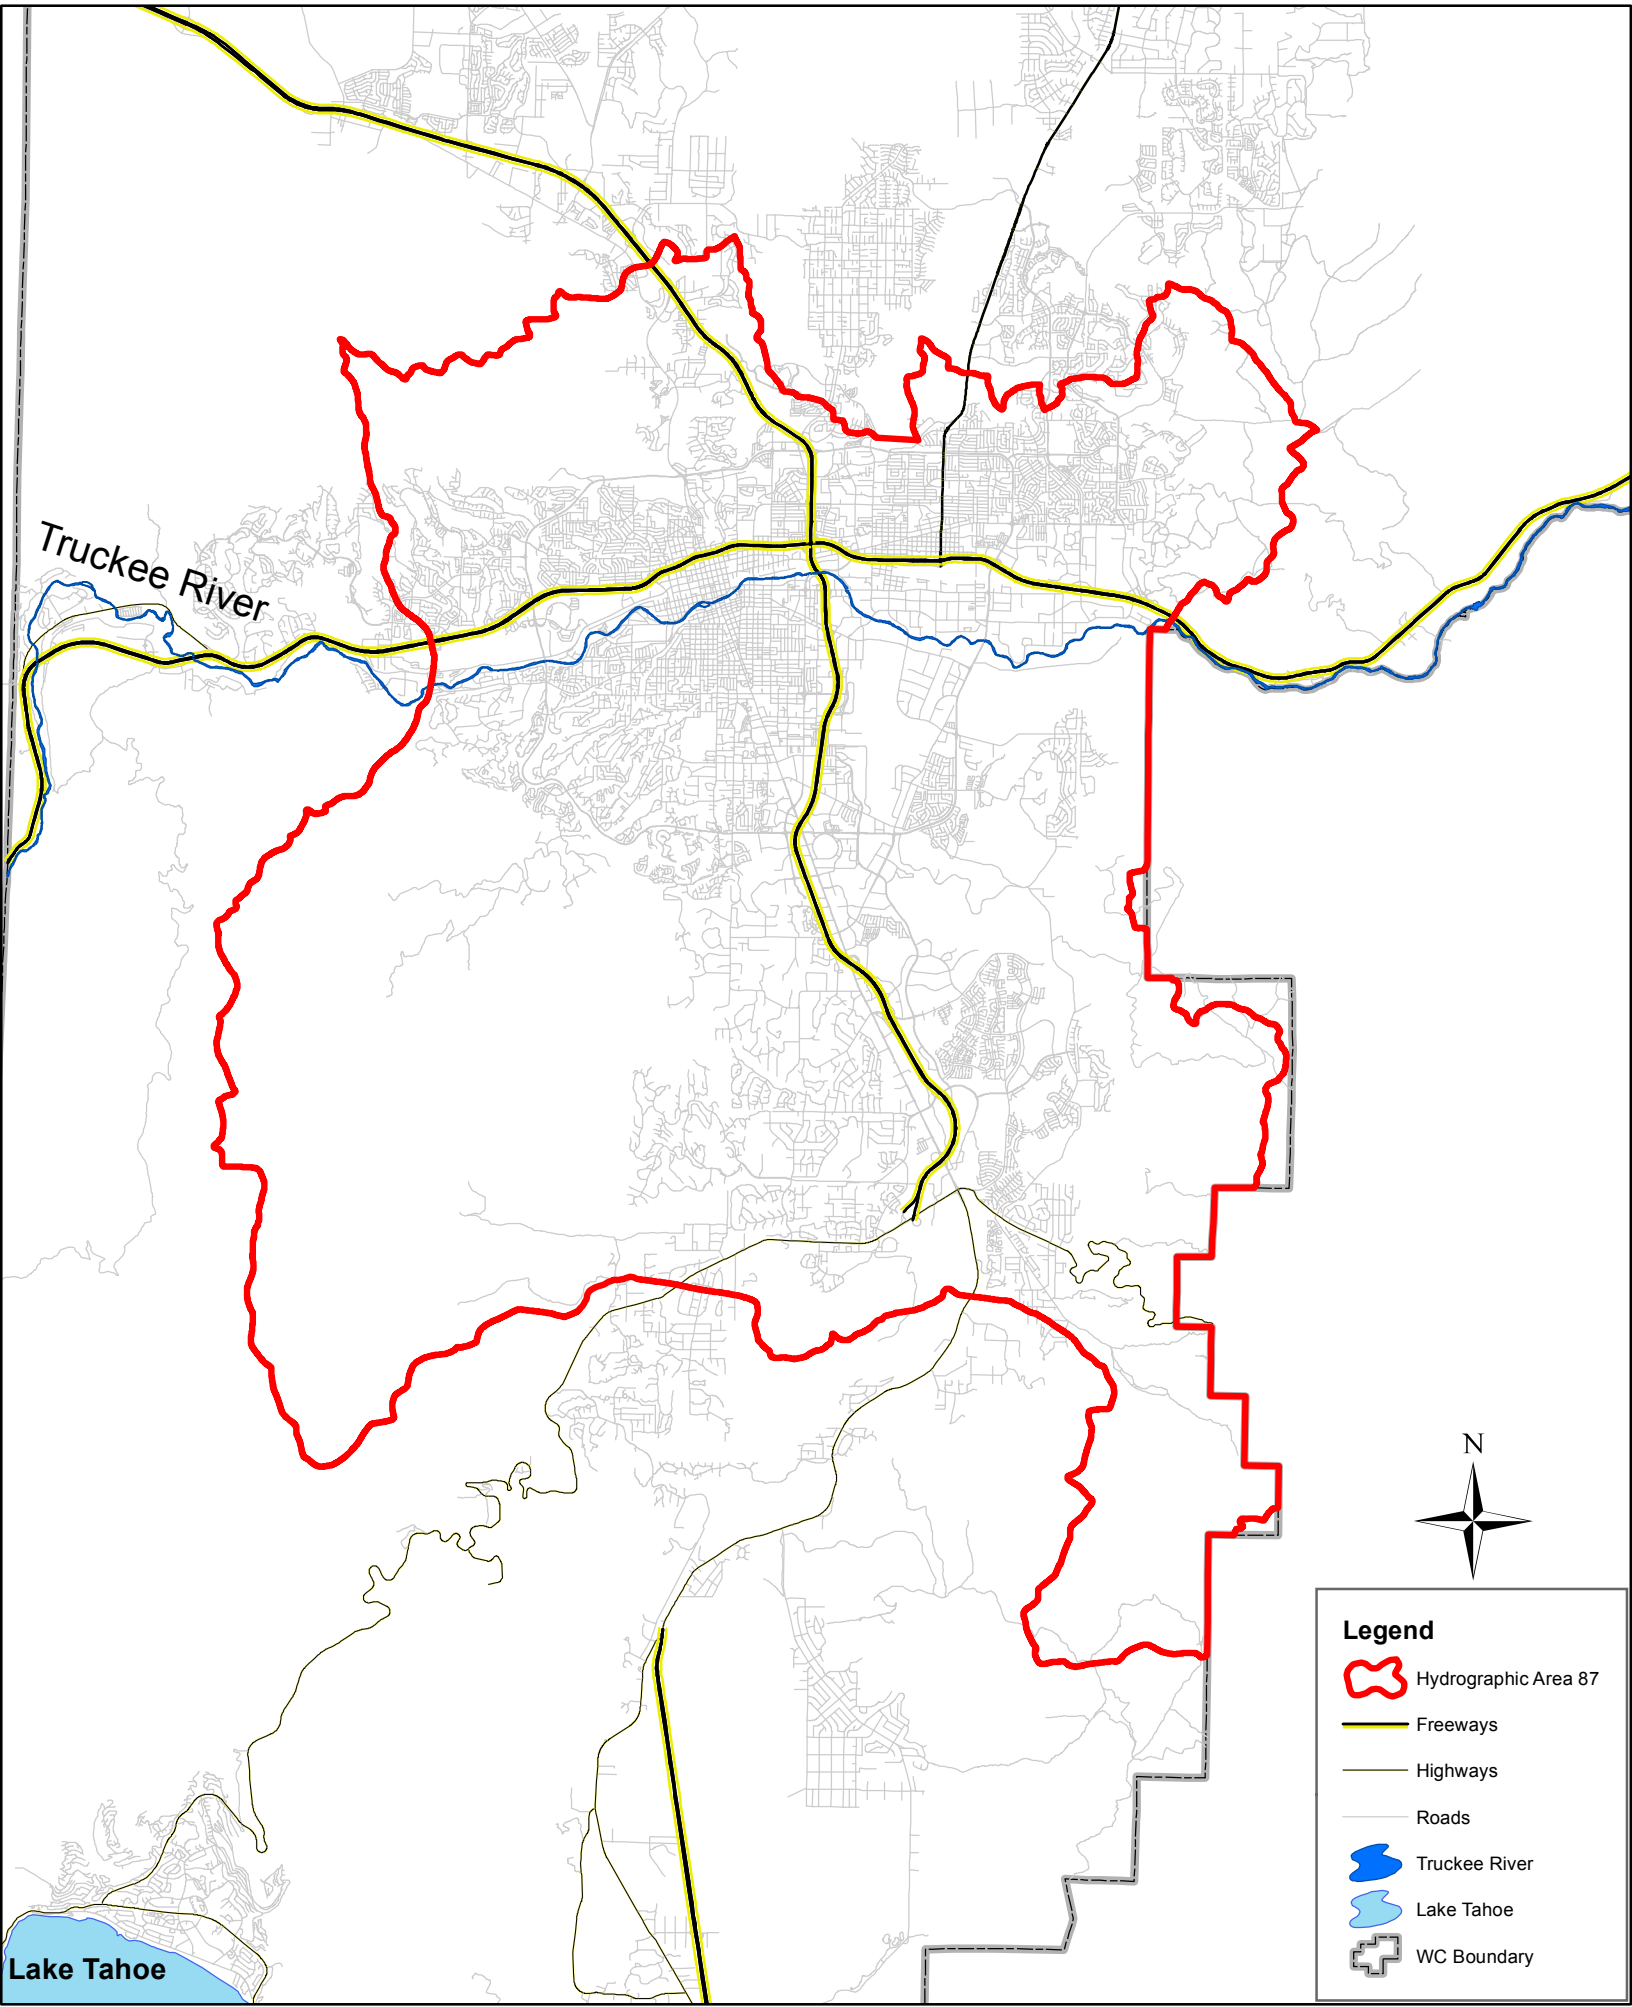

Washoe County Hydrographic Area 87

Truckee River

Lake Tahoe

- Legend**
-  Hydrographic Area 87
 -  Freeways
 -  Highways
 -  Roads
 -  Truckee River
 -  Lake Tahoe
 -  WC Boundary