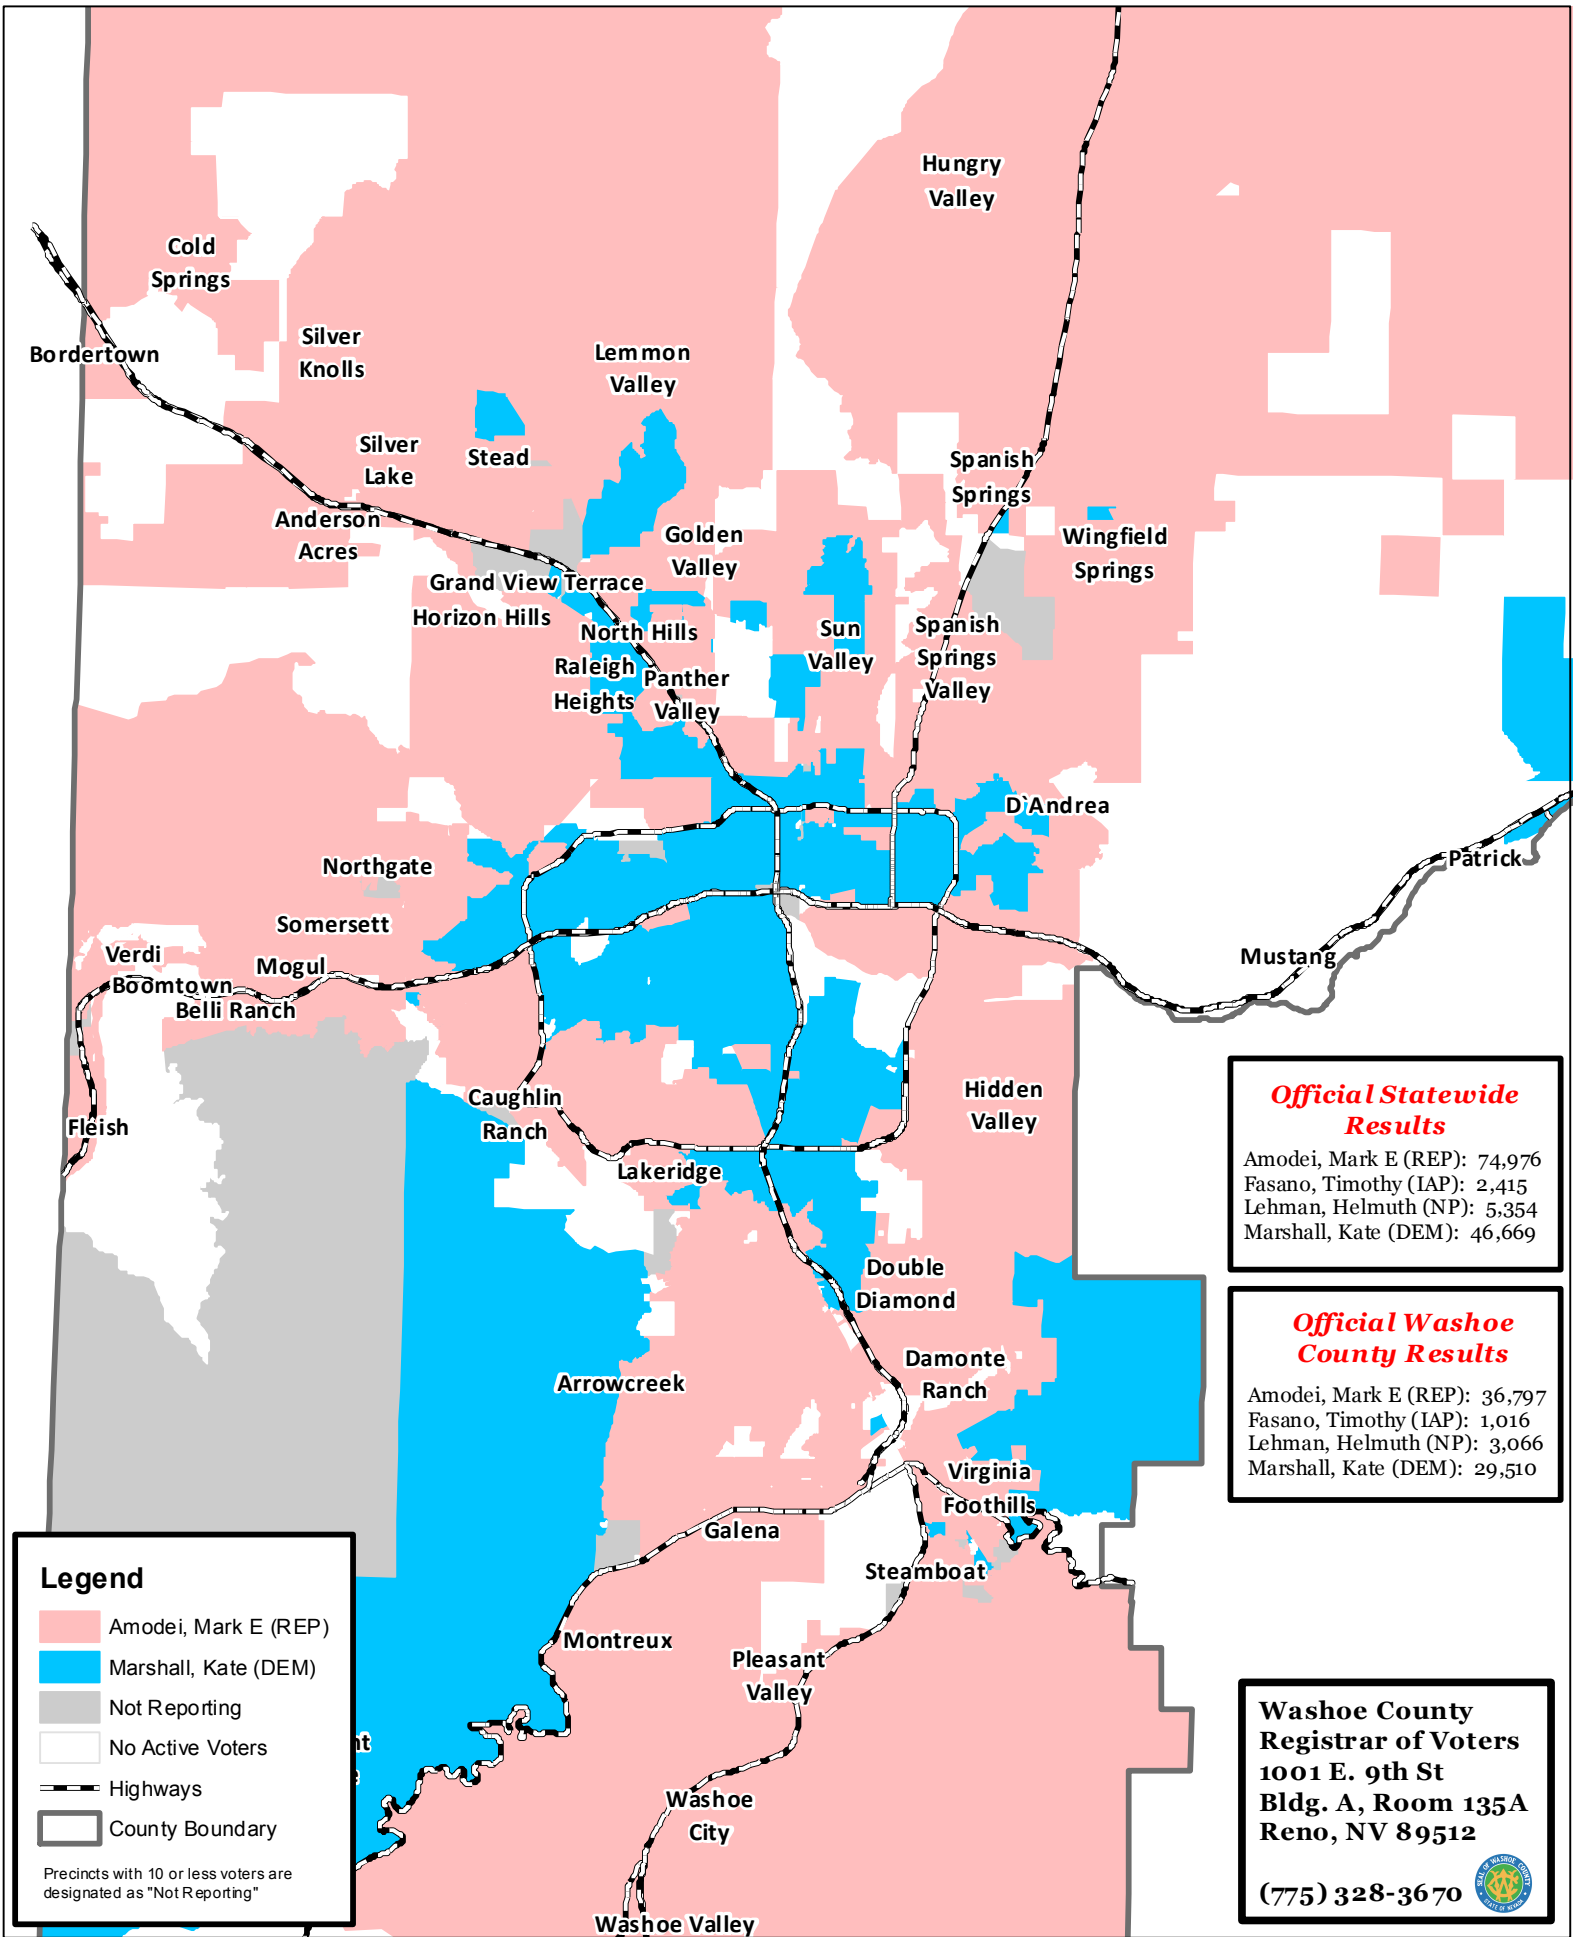

# General Election 2011 - U. S. Rep. In Congress District 2

**Legend**

- Amodei, Mark E (REP)
- Marshall, Kate (DEM)
- Not Reporting
- No Active Voters
- Highways
- County Boundary

Precincts with 10 or less voters are designated as "Not Reporting"

**Official Statewide Results**

Amodei, Mark E (REP): 74,976  
 Fasano, Timothy (IAP): 2,415  
 Lehman, Helmuth (NP): 5,354  
 Marshall, Kate (DEM): 46,669

**Official Washoe County Results**

Amodei, Mark E (REP): 36,797  
 Fasano, Timothy (IAP): 1,016  
 Lehman, Helmuth (NP): 3,066  
 Marshall, Kate (DEM): 29,510